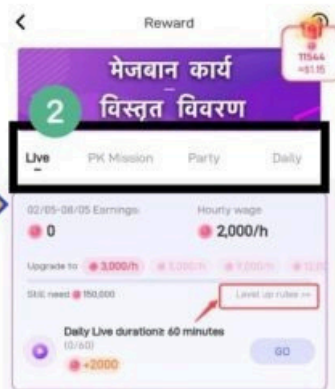

POPPO HOST EARNING

Poppo Live Salary:

- Gifts Earning: 70% of sharing of gifts costs
- Message: 4 points per message

Poppo Reward Income:

Hourly Salary Reward:

- Weekly host hourly salary reward of around $100 – $300
- Check the rewards section & level-up rules in your profile for detailed information.
- After completing the task, the host has to claim rewards within 24 hours.

Level Task

	Earnings in the recent 7 days	Task reward of the day	$5 Income Task Reward	Hourly Max Task Reward
S	50,000,000	120,000 *4H/Day	10,000 * 3 H/Day	130,000/H
A	22,000,000	70,000 *4H/Day	10,000 * 3 H/Day	80,000/H
B	10,000,000	50,000 *3H/Day	10,000 * 3 H/Day	60,000/H
C	7,000,000	40,000 *3H/Day	10,000 * 3 H/Day	50,000/H
D	4,000,000	28,000 *3H/Day	10,000 * 3 H/Day	38,000/H
E	2,000,000	8,000 *3H/Day	10,000 * 3 H/Day	18,000/H
F	1,200,000	2,000 *3H/Day	10,000 * 3 H/Day	12,000/H

Host Ranking Rewards:

- Host Live Ranking
- Host Wish Ranking
- Host Tips Ranking

HOST RANKING RULES

Host Live Rank:

- Minimum requirement:
- Live streaming should be more than or equal to 1 hour.