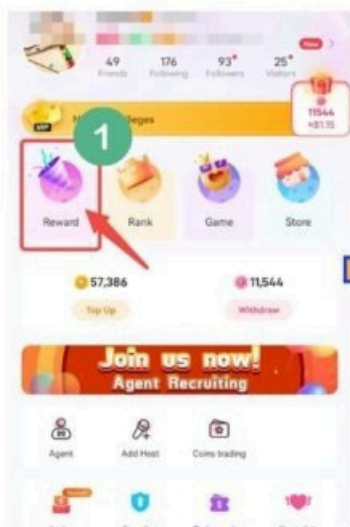

POPPO HOST EARNING

Poppo Live Salary:

- Gifts Earning: 70% of sharing of gifts costs
- Message: 4 points per message

Poppo Reward Income:

Hourly Salary Reward:

- Weekly host hourly salary reward of around $100 – $300
- Check the rewards section & level-up rules in your profile for detailed information.
- After completing the task, the host has to claim rewards within 24 hours.

Level Task

	Earnings in the recent 7 days	Task reward of the day	$5 Income Task Reward	Hourly Max Task Reward
S	50,000,000	120,000 *4H/Day	10,000 * 3 H/Day	130,000/H
A	22,000,000	70,000 *4H/Day	10,000 * 3 H/Day	80,000/H
B	10,000,000	50,000 *3H/Day	10,000 * 3 H/Day	60,000/H
C	7,000,000	40,000 *3H/Day	10,000 * 3 H/Day	50,000/H
D	4,000,000	28,000 *3H/Day	10,000 * 3 H/Day	38,000/H
E	2,000,000	8,000 *3H/Day	10,000 * 3 H/Day	18,000/H
F	1,200,000	2,000 *3H/Day	10,000 * 3 H/Day	12,000/H

Host Ranking Rewards:

- Host Live Ranking
- Host Wish Ranking
- Host Tips Ranking

HOST RANKING RULES

Host Live Rank:

- Minimum requirement:
- Live streaming should be more than or equal to 1 hour.