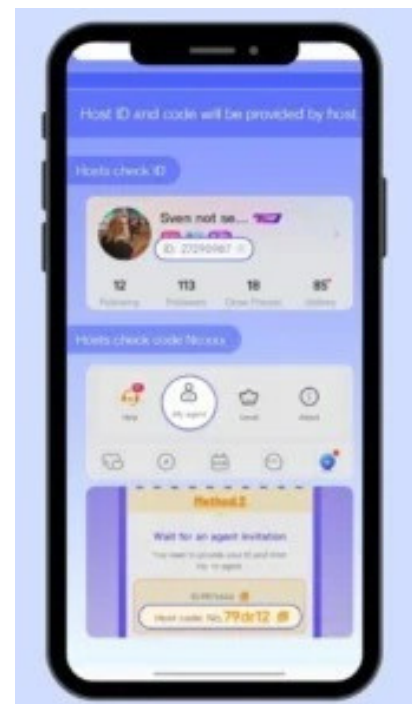

## How to Become Host

THERE ARE TWO WAYS TO BECOME A HOST ON POPPO APP:

### Method 1: Use Agent ID For Host Registration

- Download Poppo App Install & Register on Poppo App.
- Host Need To Click on 'My Agent' from Profile Options.
- Enter Agent ID '4098177' & Apply To Join The Agency.

### Method 2: Accept Agent Invite To Become Host

- Download Poppo App Install &
- Register on the Poppo App. Find the Poppo ID & Host Code (To
- check ID & Host Code, Click on the
- 'My Agent' Option in the Profile.) Submit the form with the correct details OR send us your Poppo ID &
- Host Code on Whatsapp at +91 99931 73796