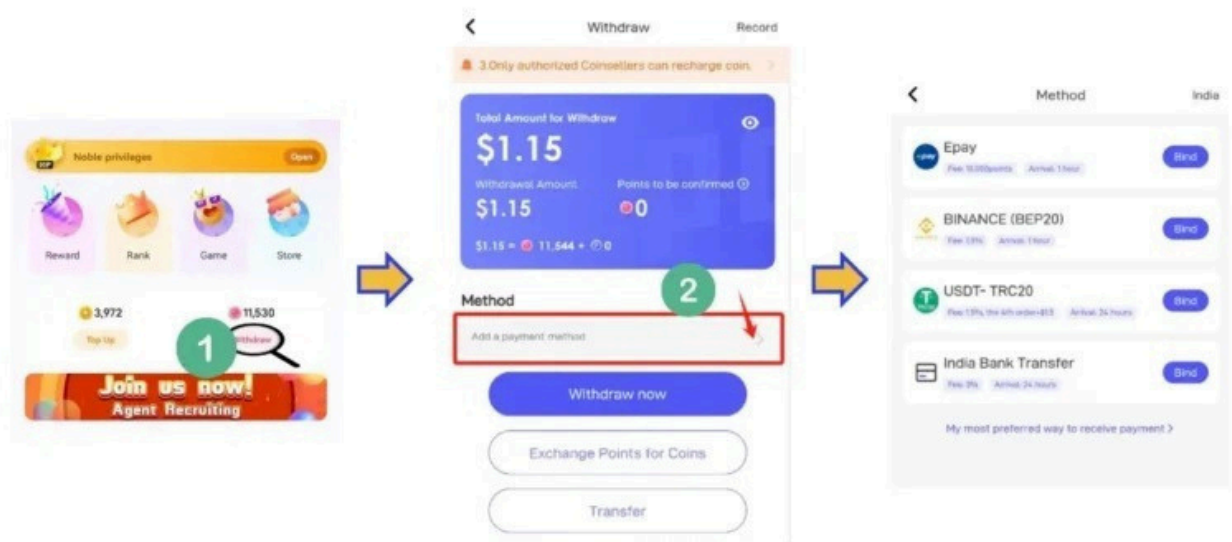

POPPO LIVE S-IDOL

How to Apply:

- Both males and females can apply to become a Poppo host.
- A short video clip for more than 45 sec showcasing your talent is required. It is mandatory to send the following documents to us via WhatsApp at +91 99931 73796
1. Poppo id
2. Self-introduction talent video (send as an attachment)
3. Proof of other platform's income, number of fans, etc.
- •

Note: Your daily task will be TURNED OFF after becoming S-idol and turned back on when your S-idol status is turned off

- The last month's income is $\geq 40,000,000$ points (excluding platform rewards), so start to enjoy the doubled live duration rewards.
- If the host has become the S-idol in the first month, the live duration amount will not be doubled.